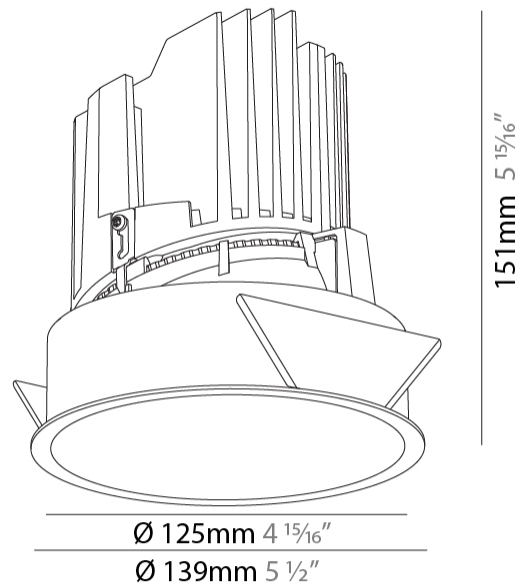

PHYSICAL

Shape: Round
Diameter (mm): 139
Diameter (in): 5 1/2
Height (mm): 151
Height (in): 5 15/16
Ceiling Thickness (mm): 10 / 12.5 / 15
Ceiling Thickness (in): 3/8 or 1/2 or 9/16
Min. Recessing Depth (mm): 170
Min. Recessing Depth (in): 6 11/16
Light Distribution: Downlight
Weight (kg): 0.926
Weight (lbs): 2.04
Fixture Finish: SSR / BKV / CWI / CRY / HAB / UFT / ITA / RUA / FTG / MYG / LOD / PUS / FRO / FUP / KIA / POP / BLS / SPG / MEY / GOH / GUM / CHC / COM / ABZ / JAG / OBR / MOS / ROR
Fixture Material: Aluminum Die Cast
Cut-out Measurements: 130mm / 5 1/8"

ELECTRICAL

Lamp Type: LED (Zhaga Standard)
Input Wattage (W): 28.6
Total Output Wattage (W): 26.4
Dimming: Tri-Mode (Non-Dimming and Phase Dimming (120Vac only) and 0-10V Dimming)
Driver Included: No
Driver Location: Recessed Housing
Driver Type: Constant Current - Universal
Driver Class: Class 2
Housing: See components
Input Voltage (V): 120 - 277
Constant Current (MA): 700

LED

Number of LEDs: 1
Color Temperature (°K): 2700 / 3000 / 3500 / 4000
Max. Delivered Lumen (lm): 2030 / 2080 / 2186 / 2230
Nominal Lumen (lm): 3210 / 3290 / 3459 / 3530
CRI: >90 CRI
Efficiency (%): 0.631
Lamp Life (hrs): 50000

OPTICAL

Reflector: 20 / 25 / 40

RATINGS AND CERTIFICATIONS

Certified By: Certified for North American Standards
IP rating: IP20